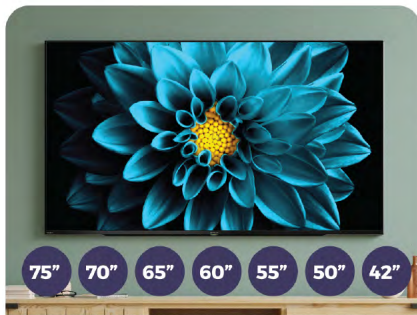

75" 70" 65" 60" 55" 50" 42"