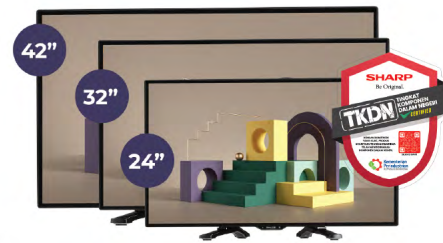

42" 32" 24"

4K AI Upconvert X4 Revelation Processor Game Low Latency Comfort Mode

FULL HD I I O T O DVB-T2 USB

HD READY DVB-T2 USB Comfort Mode

androidtv Ok Google NETFLIX YouTube Chromecast built-in Bluetooth Azan Reminder

Black Titanium

DK1X/EK2X

- Frameless Design (55" & 75")
- Dolby Vision (55" & 75")
- Dolby Atmos (55" & 75")
- 4K Ultra HD with HDR Technology
- X4 Master Engine Pro II
- Android TV with Google Assistant
- Bluetooth Audio Out
- Azan Reminder
- Chromecast Built-In

EGii-SB / DDii-SB

- Full-HD with HDR Technology*
- X2 Master Engine
- Google TV with Google Assistant
- Bluetooth Audio Out
- Azan Reminder
- Chromecast Built-In
- Kids Mode
- Game Mode

DDii / GDii Series

- Full-HD with LED backlight
- DVB-T2
- Super ECO Mode
- USB for Movie, Music, & Photos
- Comfort Mode